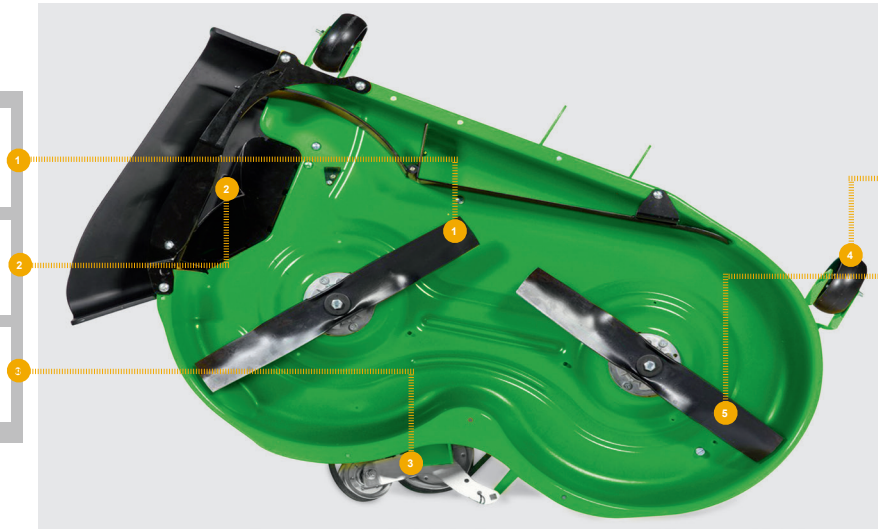

REPLACEMENT PARTS GUIDE

S120 with 42 inch Convertible Deck

MOWER BLADE

[AM141031](#) (3-IN-1, STARLOCK, 42 INCH)
[UC21583](#) (42 INCH)

FLAT BELT

[UC32283](#) (LGTH =2635 mm, TK = 10.9 mm,
WIDTH = 14.44 mm)

MOWER DECK LEVELLING

[AM130907](#)

GAGE WHEELS

[GX10168](#)

MOWER BLADE, MULCH

[AM141033](#)